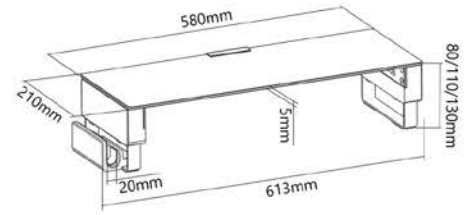

- Audio Port
- USB 2.0 Port
- Quick Charge Port

for extra data transfer,
fast charging and sound input/output

Three Height Settings:
80/110/130 mm

A reliable tempered glass surface

Built-in cable management

Side slot gains you more
desktop space

ESS-09 Series

Tempered Glass Surface Smart Stands

Ergovida

ESS-091

Weight Capacity
20kg/44lbs

Glass Thickness
5mm

ESS-092

Weight Capacity
20kg/44lbs

Glass Thickness
5mm

USB 2.0 Port x3
supports data transfer and charging

Audio Port
supports sound input and output

ESS-093

Weight Capacity
20kg/44lbs

Glass Thickness
5mm

USB 2.0 Port x3
supports data transfer and charging