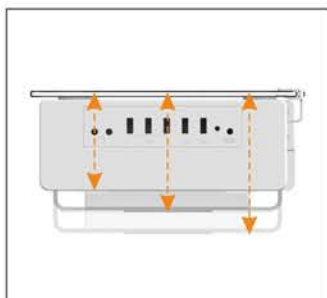

- Audio Port
- USB 2.0 Port
- Quick Charge Port

for extra data transfer,
fast charging and sound input/output

Three Height Settings:
80/110/130 mm

A reliable tempered glass surface

Built-in cable management

Side slot gains you more
desktop space

ESS-09 Series

Tempered Glass Surface Smart Stands

Ergovida

ESS-091

Weight Capacity
20kg/44lbs

Glass Thickness
5mm

ESS-092

Weight Capacity
20kg/44lbs

Glass Thickness
5mm

USB 2.0 Port x3
supports data transfer and charging

Audio Port
supports sound input and output

ESS-093

Weight Capacity
20kg/44lbs

Glass Thickness
5mm

USB 2.0 Port x3
supports data transfer and charging