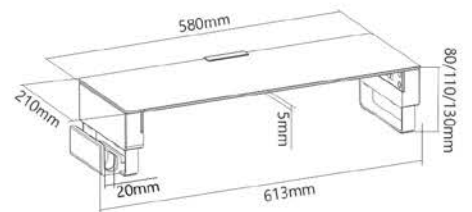

Side slot gains you more
desktop space

ESS-09 Series

Tempered Glass Surface Smart Stands

Ergovida

ESS-091

Weight Capacity
20kg/44lbs

Glass Thickness
5mm

ESS-092

Weight Capacity
20kg/44lbs

Glass Thickness
5mm

USB 2.0 Port x3
supports data transfer and charging

Audio Port
supports sound input and output

ESS-093

Weight Capacity
20kg/44lbs

Glass Thickness
5mm

USB 2.0 Port x3
supports data transfer and charging