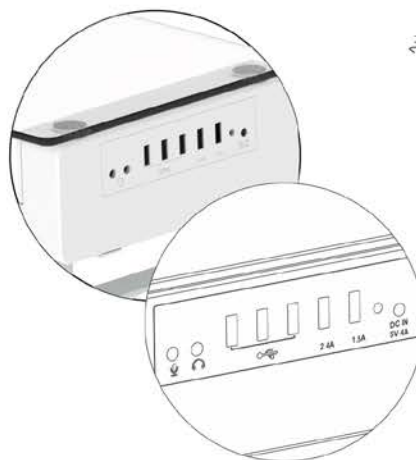

- Audio Port
- USB 2.0 Port
- Quick Charge Port

for extra data transfer,
fast charging and sound input/output

Three Height Settings:
80/110/130 mm

A reliable tempered glass surface

Built-in cable management

Side slot gains you more
desktop space

ESS-09 Series

Tempered Glass Surface Smart Stands

Ergovida

ESS-091

Weight Capacity
20kg/44lbs

Glass Thickness
5mm

ESS-092

Weight Capacity
20kg/44lbs

Glass Thickness
5mm

USB 2.0 Port x3
supports data transfer and charging

Audio Port
supports sound input and output

ESS-093

Weight Capacity
20kg/44lbs

Glass Thickness
5mm

USB 2.0 Port x3
supports data transfer and charging

Audio Port
supports sound input and output

Quick Charge Port x2
supports 1.5A/ 2.4A fast charging