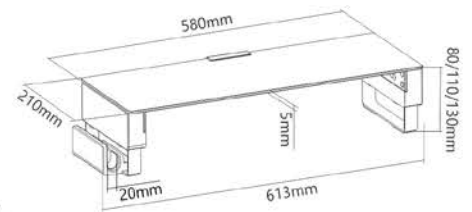

- Audio Port
- USB 2.0 Port
- Quick Charge Port

for extra data transfer,
fast charging and sound input/output

Three Height Settings:
80/110/130 mm

A reliable tempered glass surface

Built-in cable management

Side slot gains you more
desktop space

ESS-09 Series

Tempered Glass Surface Smart Stands

Ergovida

ESS-091

Weight Capacity
20kg/44lbs

Glass Thickness
5mm

ESS-092

Weight Capacity
20kg/44lbs

Glass Thickness
5mm

USB 2.0 Port x3
supports data transfer and charging

Audio Port
supports sound input and output

ESS-093

Weight Capacity
20kg/44lbs

Glass Thickness
5mm

USB 2.0 Port x3
supports data transfer and charging