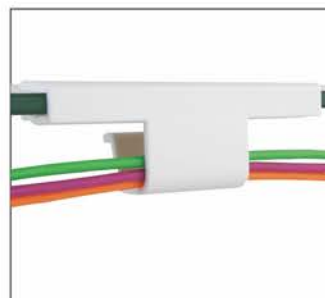

- Audio Port
- USB 2.0 Port
- Quick Charge Port

for extra data transfer,
fast charging and sound input/output

Three Height Settings:
80/110/130 mm

A reliable tempered glass surface

Built-in cable management

Side slot gains you more
desktop space

ESS-09 Series

Tempered Glass Surface Smart Stands

Ergovida

ESS-091

Weight Capacity
20kg/44lbs

Glass Thickness
5mm

ESS-092

Weight Capacity
20kg/44lbs

Glass Thickness
5mm

USB 2.0 Port x3
supports data transfer and charging

Audio Port
supports sound input and output

ESS-093

Weight Capacity
20kg/44lbs

Glass Thickness
5mm

USB 2.0 Port x3
supports data transfer and charging

Audio Port
supports sound input and output

Quick Charge Port x2
supports 1.5A/ 2.4A fast charging