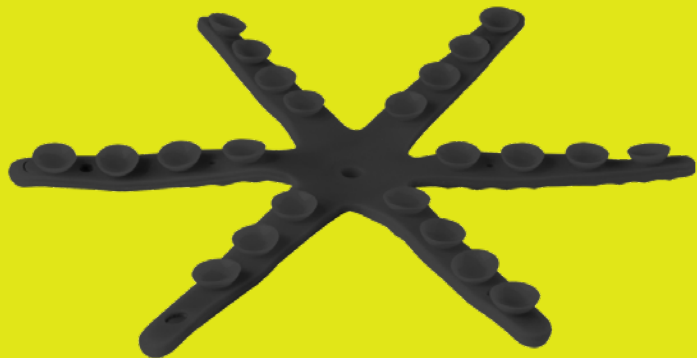

# SQUIDDY

## FLEXIBLE HOLDER

COMPATIBLE WITH ALL SMARTPHONE

COMPATIBLE WITH CAMERAS EQUIPPED WITH 1/8" TREADED HOLE

ENSURES THE BEST STABILITY FOR YOUR PICTURES AND VIDEOS

EASY TO INSTALL

PORTABLE AND LIGHT-WEIGHT

SMARTPHONE ADAPTER INCLUDED

FIX IT ANYWHERE THANKS TO THE FLEXIBLE LEGS AND THE PRACTICAL SUCTIONS CUP

23 SUCTIONS  
CUPS

ULTRA  
FLEXIBLE

POCKET  
SIZE

**USE SQUIDDY  
WITH PHOTO  
CAMERA OR  
ACTION CAM**

CLAMP

$\frac{1}{4}$  THREAD

# USE SQUIDDY WITH YOUR SMARTPHONE

ADJUSTABLE  
CLAMP

SMARTPHONE  
UP TO 6.2"

FIX THE CLAMP  
ON THE  
TENTACLE

TAKE PICTURE  
WITH BEST VIEW

USE SQUIDDY IN ANY  
SITUATION

ENSURES THE  
BEST  
STABILITY

STAND  
FUNCTION