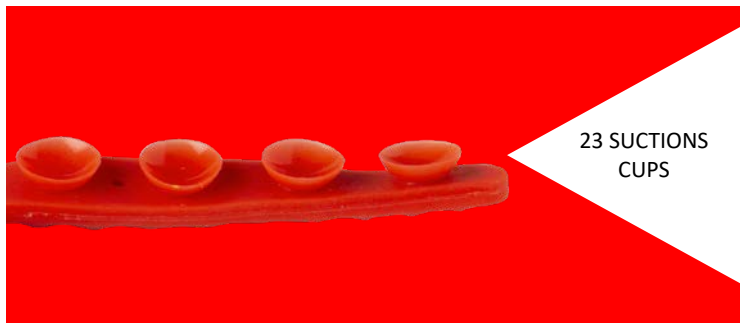

## FLEXIBLE HOLDER

COMPATIBLE WITH ALL SMARTPHONE

COMPATIBLE WITH CAMERAS EQUIPPED WITH 1/8" TREADED HOLE

ENSURES THE BEST STABILITY FOR YOUR PICTURES AND VIDEOS

EASY TO INSTALL

PORTABLE AND LIGHT-WEIGHT

SMARTPHONE ADAPTER INCLUDED

FIX IT ANYWHERE THANKS TO THE FLEXIBLE LEGS AND THE PRACTICAL SUCTIONS CUP

23 SUCTIONS  
CUPS

ULTRA  
FLEXIBLE

POCKET  
SIZE

**USE SQUIDDY  
WITH PHOTO  
CAMERA OR  
ACTION CAM**

CLAMP

$\frac{1}{4}$  THREAD

# USE SQUIDDY WITH YOUR SMARTPHONE

ADJUSTABLE  
CLAMP

SMARTPHONE  
UP TO 6.2"

FIX THE CLAMP  
ON THE  
TENTACLE

TAKE PICTURE  
WITH BEST VIEW

USE SQUIDDY IN ANY  
SITUATION

ENSURES THE  
BEST  
STABILITY

STAND  
FUNCTION