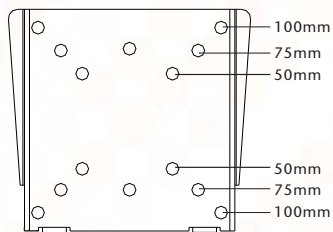

VLC-110

VLC-220

FIXED LCD
WALL BRACKETS

VLC-110

Low profile design (15mm), fast and simple wall mounting with VESA standard.

SPECIFICATIONS:

Colour:	Silver
Weight Capacity:	30kg (screen weight)
Screen sizes:	25cm to 66cm
Dimensions:	120(H) x 140(W) x 15(D)mm
VESA:	100x100, 75x75, 50x50mm.

VLC-220

Low profile design (18mm), fast and simple wall mounting with VESA standard.

SPECIFICATIONS:

Colour:	Silver
Weight Capacity:	35kg (screen weight)
Screen sizes:	25cm to 94cm
Dimensions:	220(H) x 265(W) x 18(D)mm
VESA:	200x200, 200x100, 100x100, 75x75, 50x50mm and also 120x180mm.

A1 = 265	B2 = 224mm	E = 180mm	H = 75mm
A2 = 254mm	C = 220mm	F = 200mm	I = 50mm
B1 = 242mm	D = 120mm	G = 100mm	