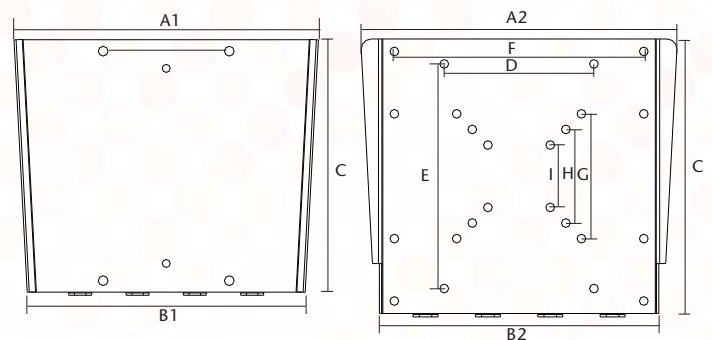

VLC-110

VLC-220

FIXED LCD
WALL BRACKETS

VLC-110

Low profile design (15mm), fast and simple wall mounting with VESA standard.

SPECIFICATIONS:

Colour:	Silver
Weight Capacity:	30kg (screen weight)
Screen sizes:	25cm to 66cm
Dimensions:	120(H) x 140(W) x 15(D)mm
VESA:	100x100, 75x75, 50x50mm.

VLC-220

Low profile design (18mm), fast and simple wall mounting with VESA standard.

SPECIFICATIONS:

Colour:	Silver
Weight Capacity:	35kg (screen weight)
Screen sizes:	25cm to 94cm
Dimensions:	220(H) x 265(W) x 18(D)mm
VESA:	200x200, 200x100, 100x100, 75x75, 50x50mm and also 120x180mm.

A1 = 265	B2 = 224mm	E = 180mm	H = 75mm
A2 = 254mm	C = 220mm	F = 200mm	I = 50mm
B1 = 242mm	D = 120mm	G = 100mm	