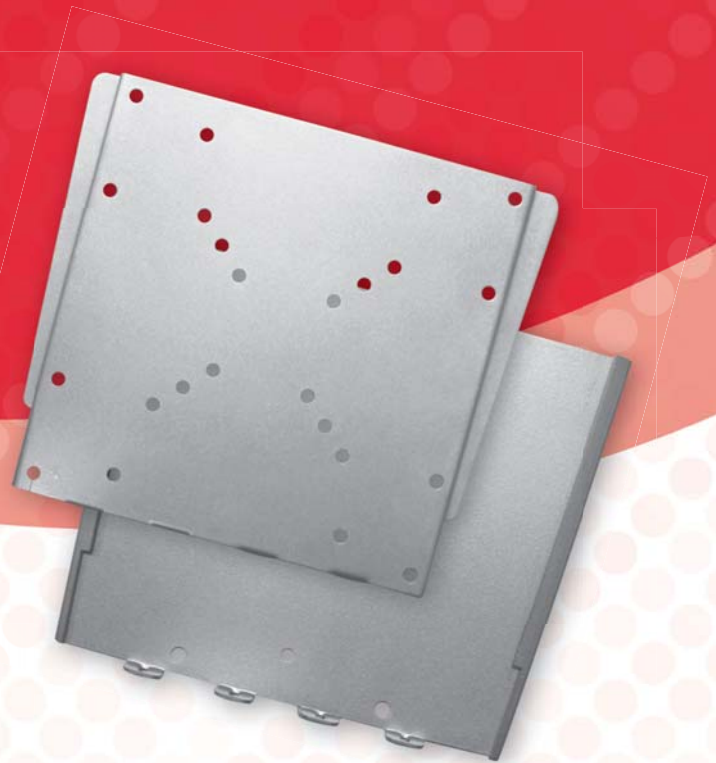

VLC-110

VLC-220

FIXED LCD
WALL BRACKETS

VLC-110

Low profile design (15mm), fast and simple wall mounting with VESA standard.

SPECIFICATIONS:

Colour:	Silver
Weight Capacity:	30kg (screen weight)
Screen sizes:	25cm to 66cm
Dimensions:	120(H) x 140(W) x 15(D)mm
VESA:	100x100, 75x75, 50x50mm.

VLC-220

Low profile design (18mm), fast and simple wall mounting with VESA standard.

SPECIFICATIONS:

Colour:	Silver
Weight Capacity:	35kg (screen weight)
Screen sizes:	25cm to 94cm
Dimensions:	220(H) x 265(W) x 18(D)mm
VESA:	200x200, 200x100, 100x100, 75x75, 50x50mm and also 120x180mm.