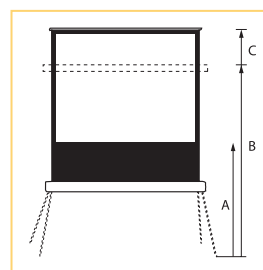

▲ Modern designed portable projection screen available in various sizes and screen fabrics. The perfect solution for flexible use.

Technical characteristics

- ▶ Projecta products satisfy the strictest quality and safety requirements in Europe and are CE approved.
- ▶ Projecta ensures that the quality of its products are monitored by the TÜV/GS programme.
- ▶ Case (85x105mm) made from blank, anodised aluminium.
- ▶ Matte White S: double-sided laminated vinyl on a woven fiberglass carrier with black backing; gain 1.5 and viewing angle 50° L/R.
- ▶ Datalux S: double-sided laminated vinyl on a woven fiberglass carrier with black backing; high gain 1.5 and viewing angle 35° L/R.
- ▶ Projection screen fabrics satisfy the requirements for fire resistance of construction materials and components.
- ▶ Video (4:3) and HDTV (16:9) format have a 2.5 cm. black border all around plus an extra black border on the bottom.

Aspect ratio	Screen size h x w cm	Viewing size h x w cm	Nominal diagonal cm inches	Transport length in cm	Net weight in kg	Screen fabrics		(A) Bottom surface in cm	(B) Min. height in cm	(C) Max. height in cm	Extra border in cm
						Matte White S prod.code	Datalux S prod.code				
4:3	94x107	76x102	127 50	118	7	10400010	10400011	25	89	105	16
	118x131	94x126	152 60	143	8	10400012	10400013	88	165	186	21
	138x151	110x146	183 72	163	9	10400014	10400015	101	190	215	25
16:9	138x151	86x146	165 65	163	9	10400020		129	162	215	53